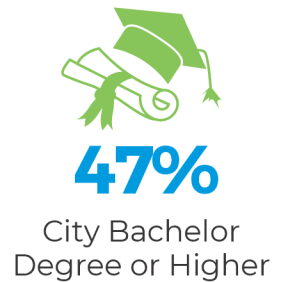

Source: 2024 ESRI

Median Household Income

ESRI Tapestry Segments

Major Employers

Pelham Trade Area

SHELBY COUNTY | ALABAMA

410,129

Trade Area
Population