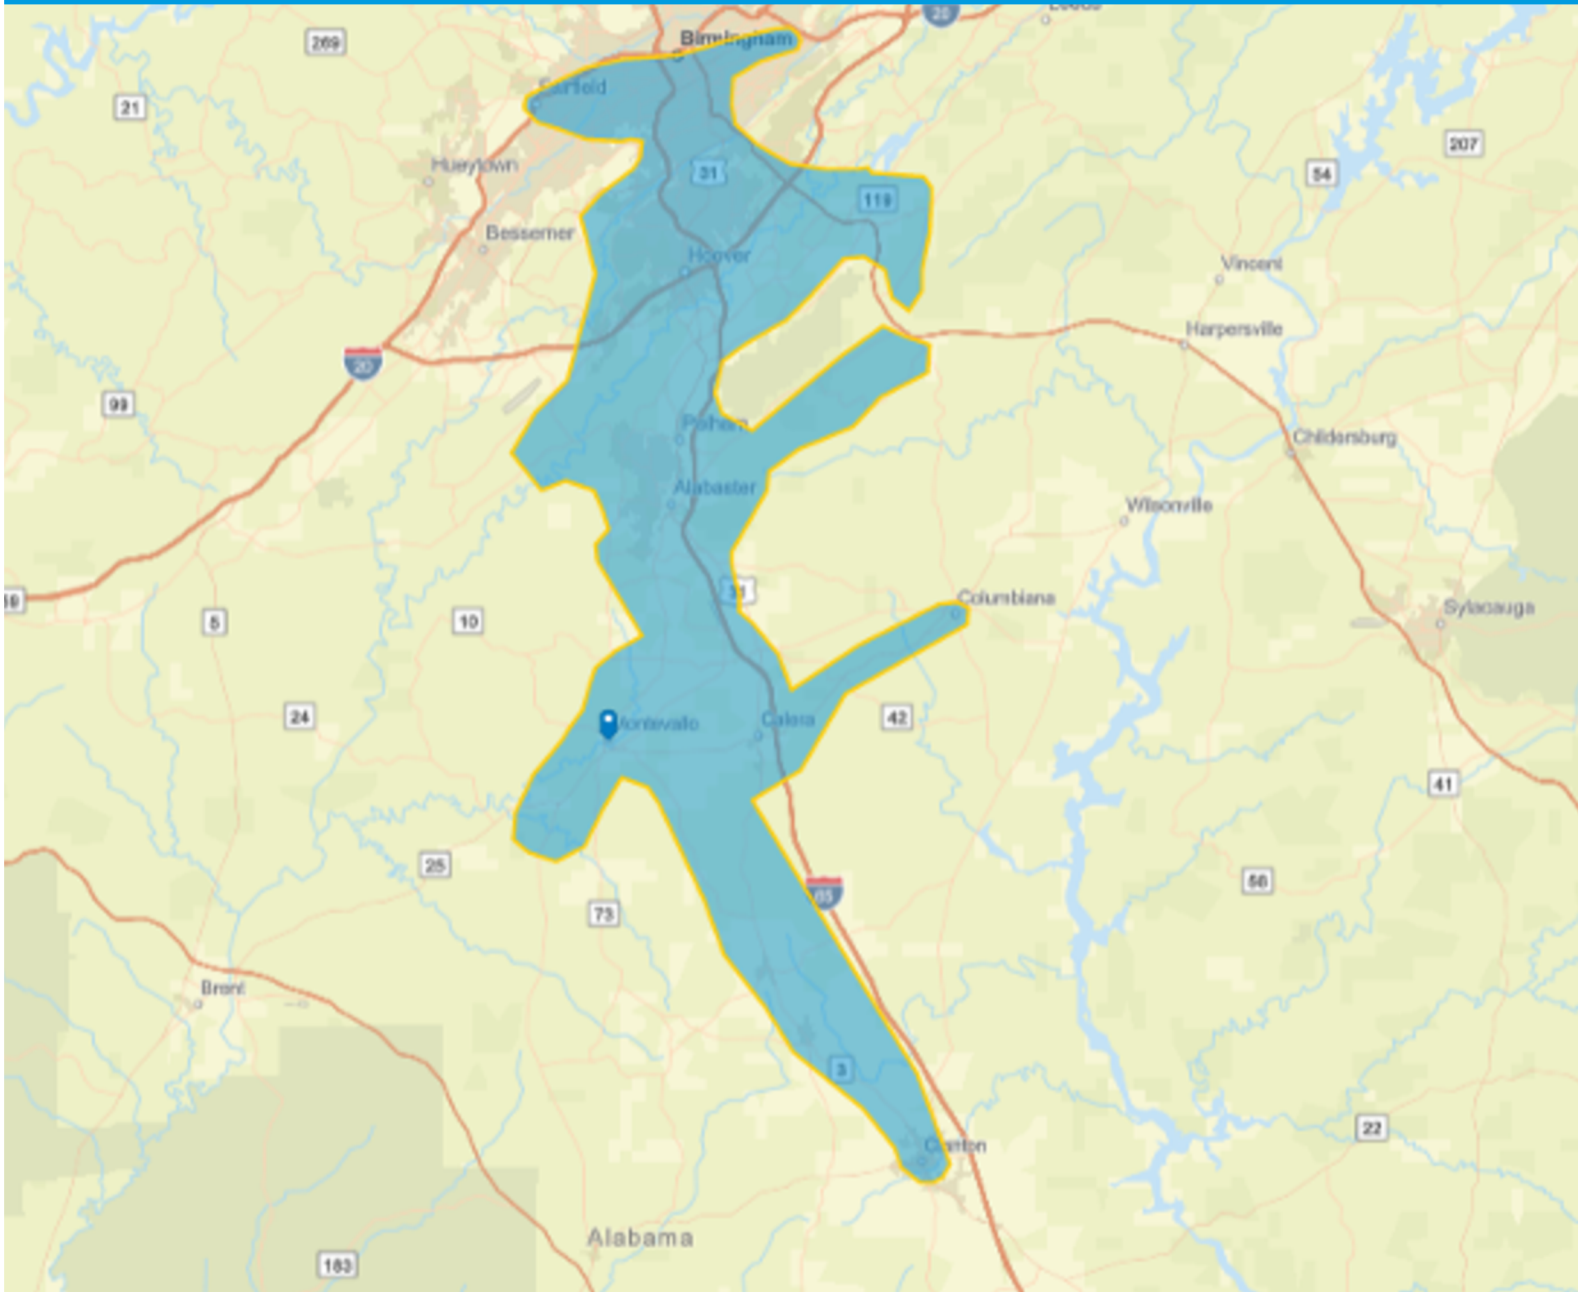

Source: 2024 ESRI

Median Household Income

ESRI Tapestry Segments

Major Employers

Pelham Trade Area

SHELBY COUNTY | ALABAMA

410,129

Trade Area
Population

506,188

Trade Area Daytime
Population

\$71,143

Trade Area Median
Household Income

49%

Trade Area Bachelor
Degree or Higher

Source: 2021 | The Retail Coach | Mobile Mapping Data

YoY Pop Growth Past 5 Yrs