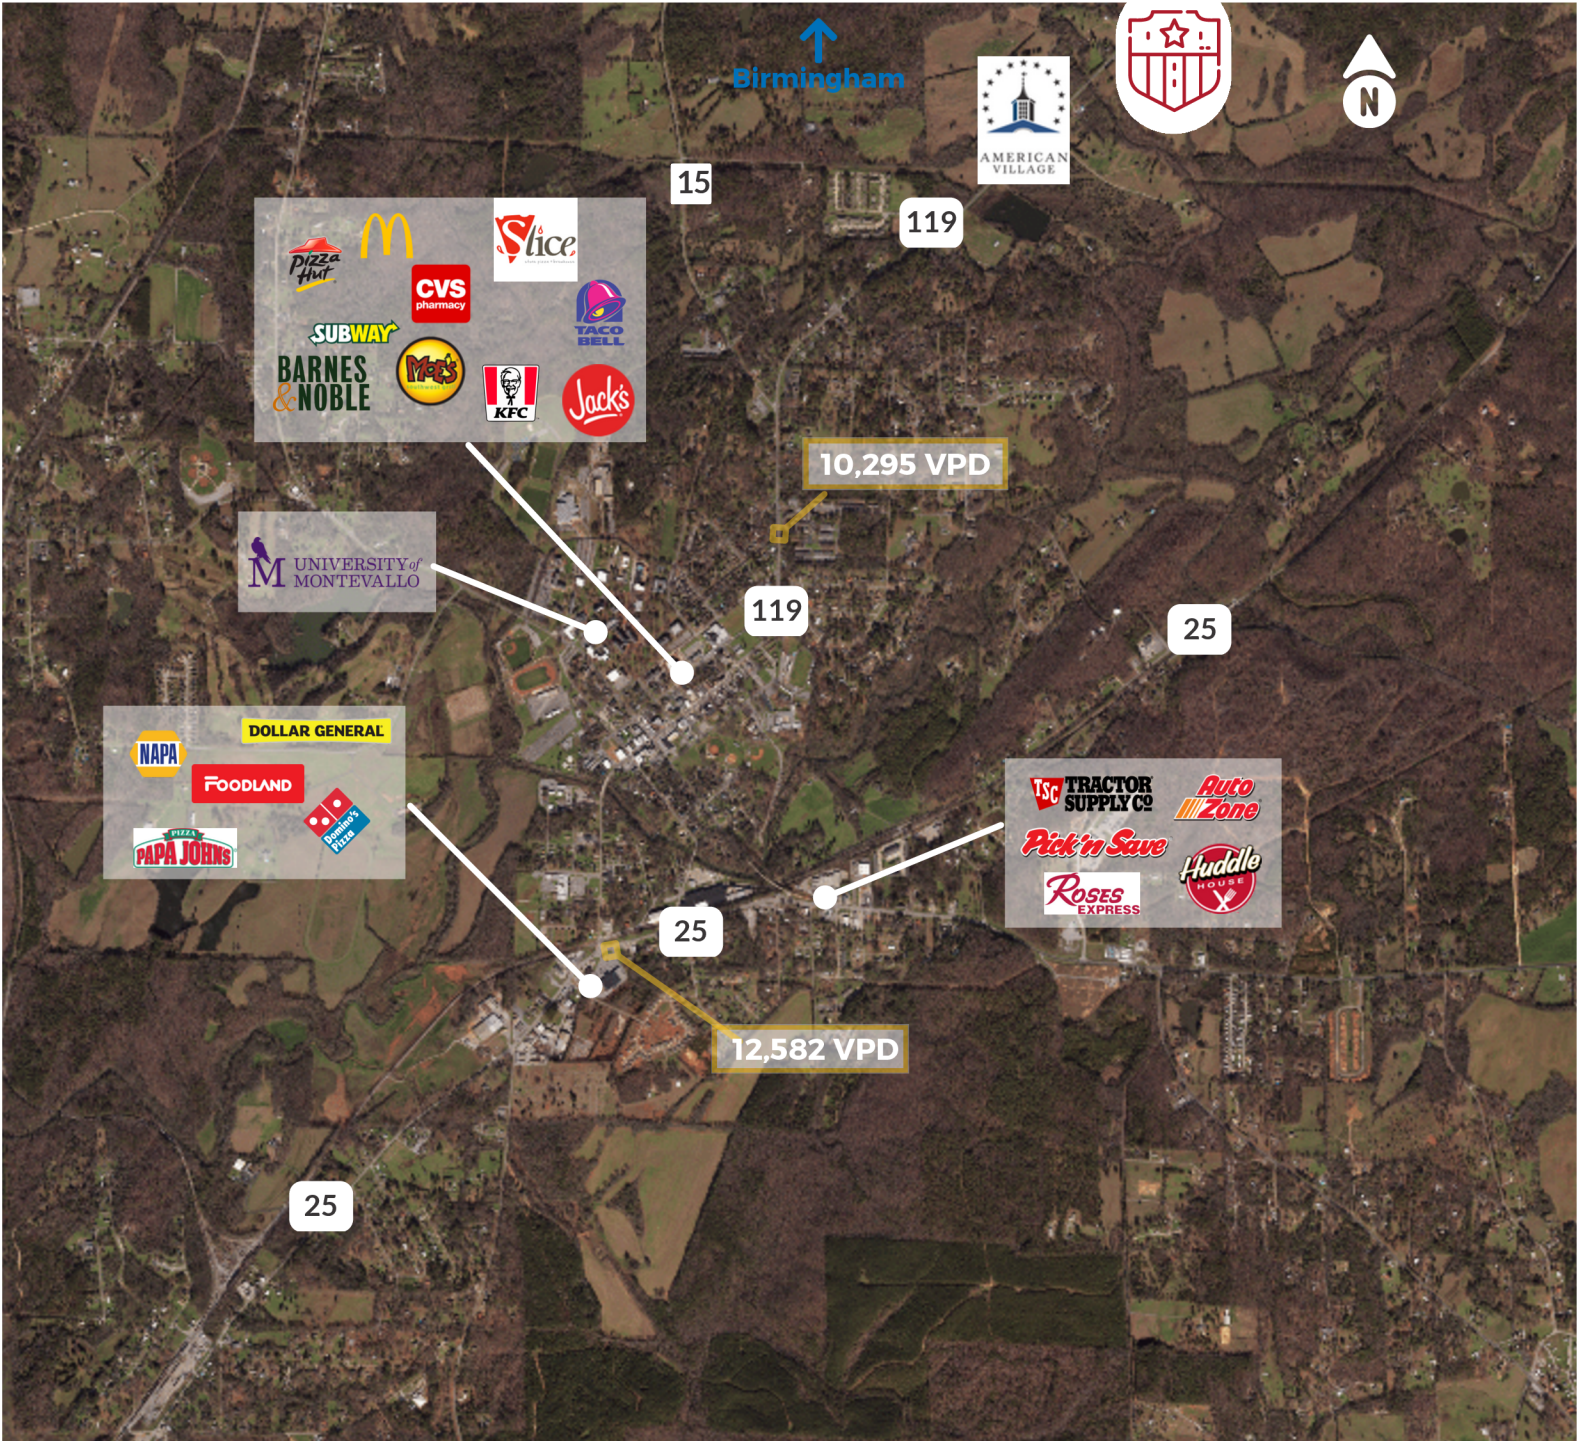

4.4%+

YoY Pop Growth Past 2 Yrs

3.2%+

YoY Job Growth Past 2 Yrs

$70,057

Trade Area Median Household Income

Montevallo Retail & Traffic

SHELBY COUNTY | ALABAMA