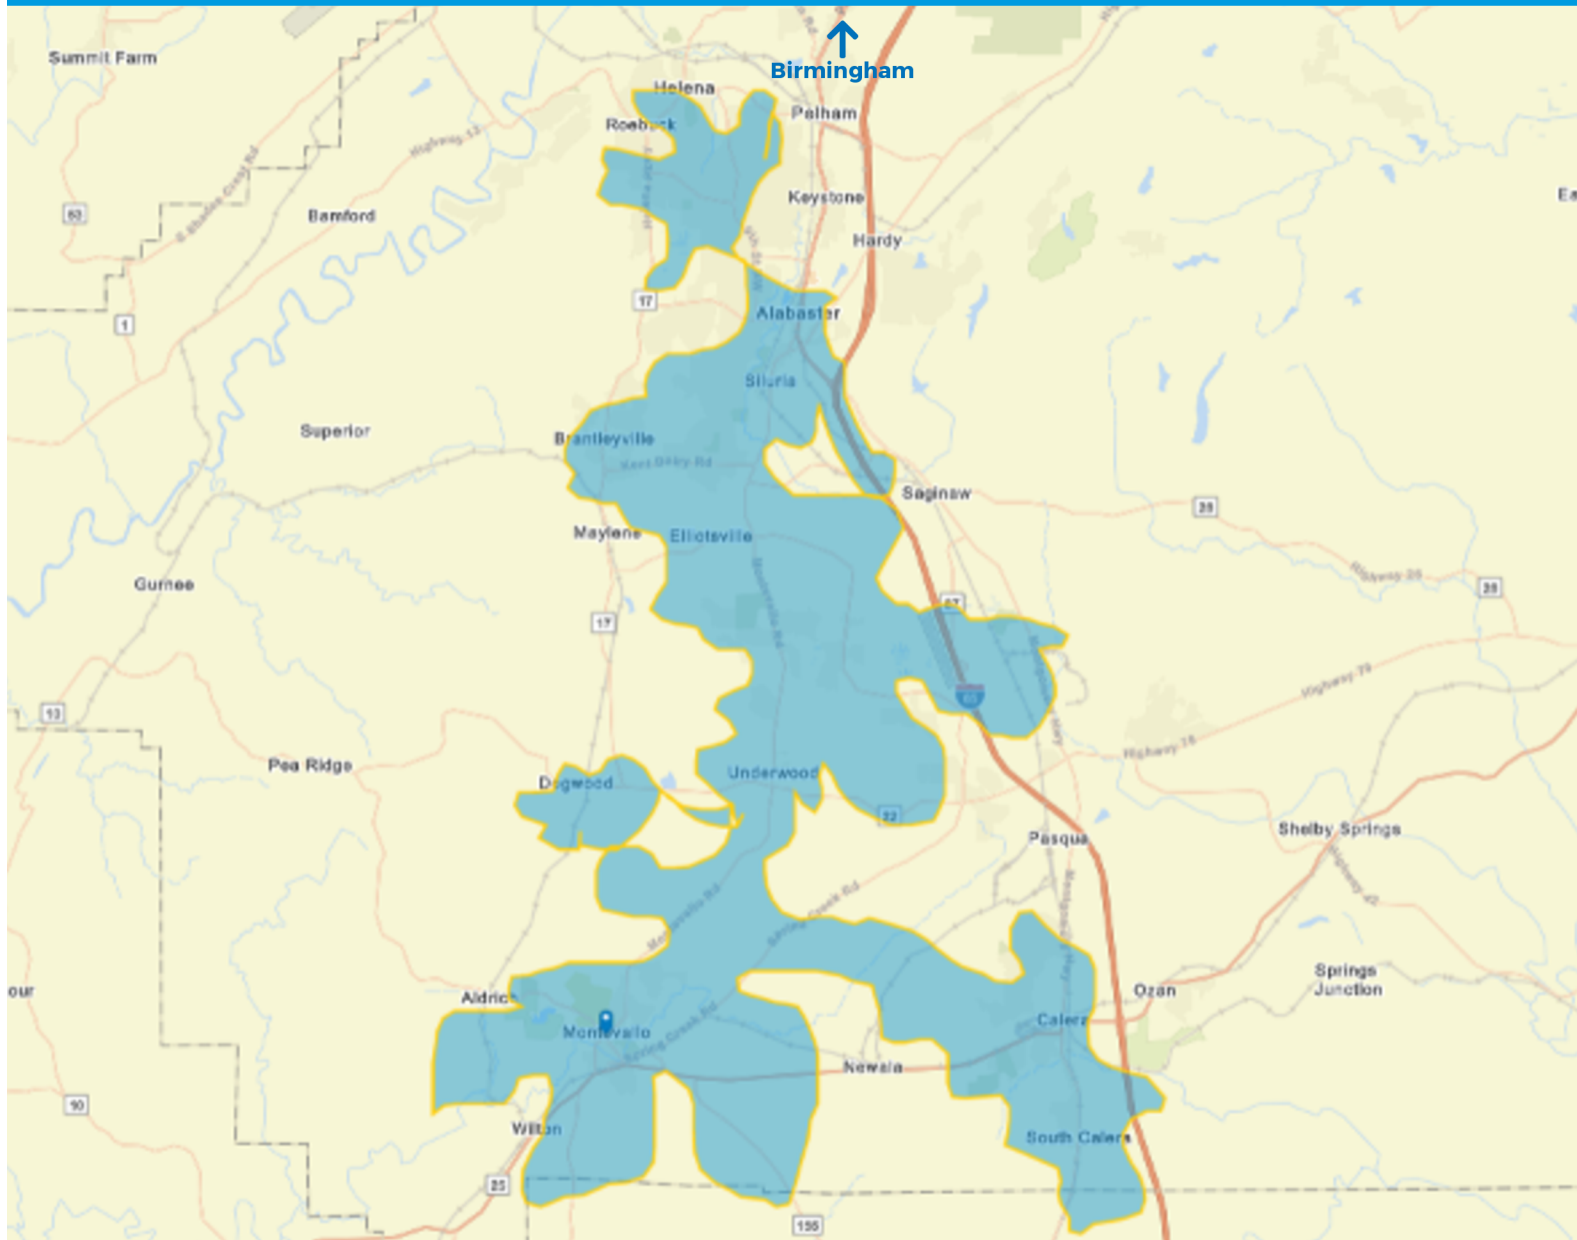

370?
New Homes
Projected by 2027

Nationally Accredited Designated Main Street Community

ESRI Tapestry Segments

Old & Newcomers

33%

College Towns

17%

Workday Drive

15%

Key Community Assets

2,750 Students | 552 Employees

American Village

National Veterans Cemetery
480-Acre Memorial Site

Montevallo Trade Area

SHELBY COUNTY | ALABAMA

45,859

Trade Area
Population

34,515

Trade Area Daytime
Population

\$70,057

Trade Area Median
Household Income

36%

Trade Area Bachelor
Degree or Higher

Source: 2021 | The Retail Coach | Mobile Mapping Data